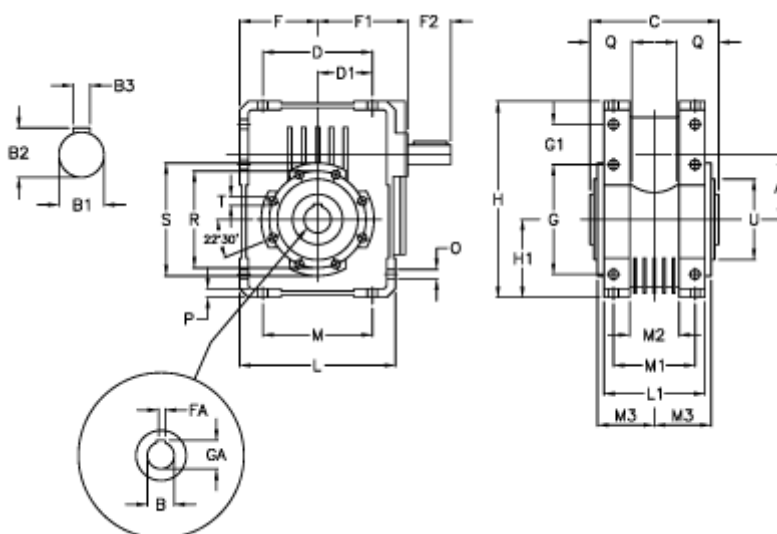

Article number: 3922063100700

Description: Worm gear with solid input shaft  
W 63U-100-HS unassembled

## Measures

A = 62.17	Description = W 63U-xx-HS	H = 182.5	O = 9.0
B = 25	F = 72.5	H1 = 72.5	P = 8
B1 = 18	F1 = 110.5	L = 145	Q = 35
B2 = 20.5	F2 = 40	L1 = 94	R = 90
B3 = 6	FA = 8	M = 102	S = 105
C = 120	G = 102	M1 = 76	T = M8x14
D = 102.0	G1 = 37.5	M2 = 46	U = 75
D1 = 51.0	GA = 28.3	M3 = 53.0	